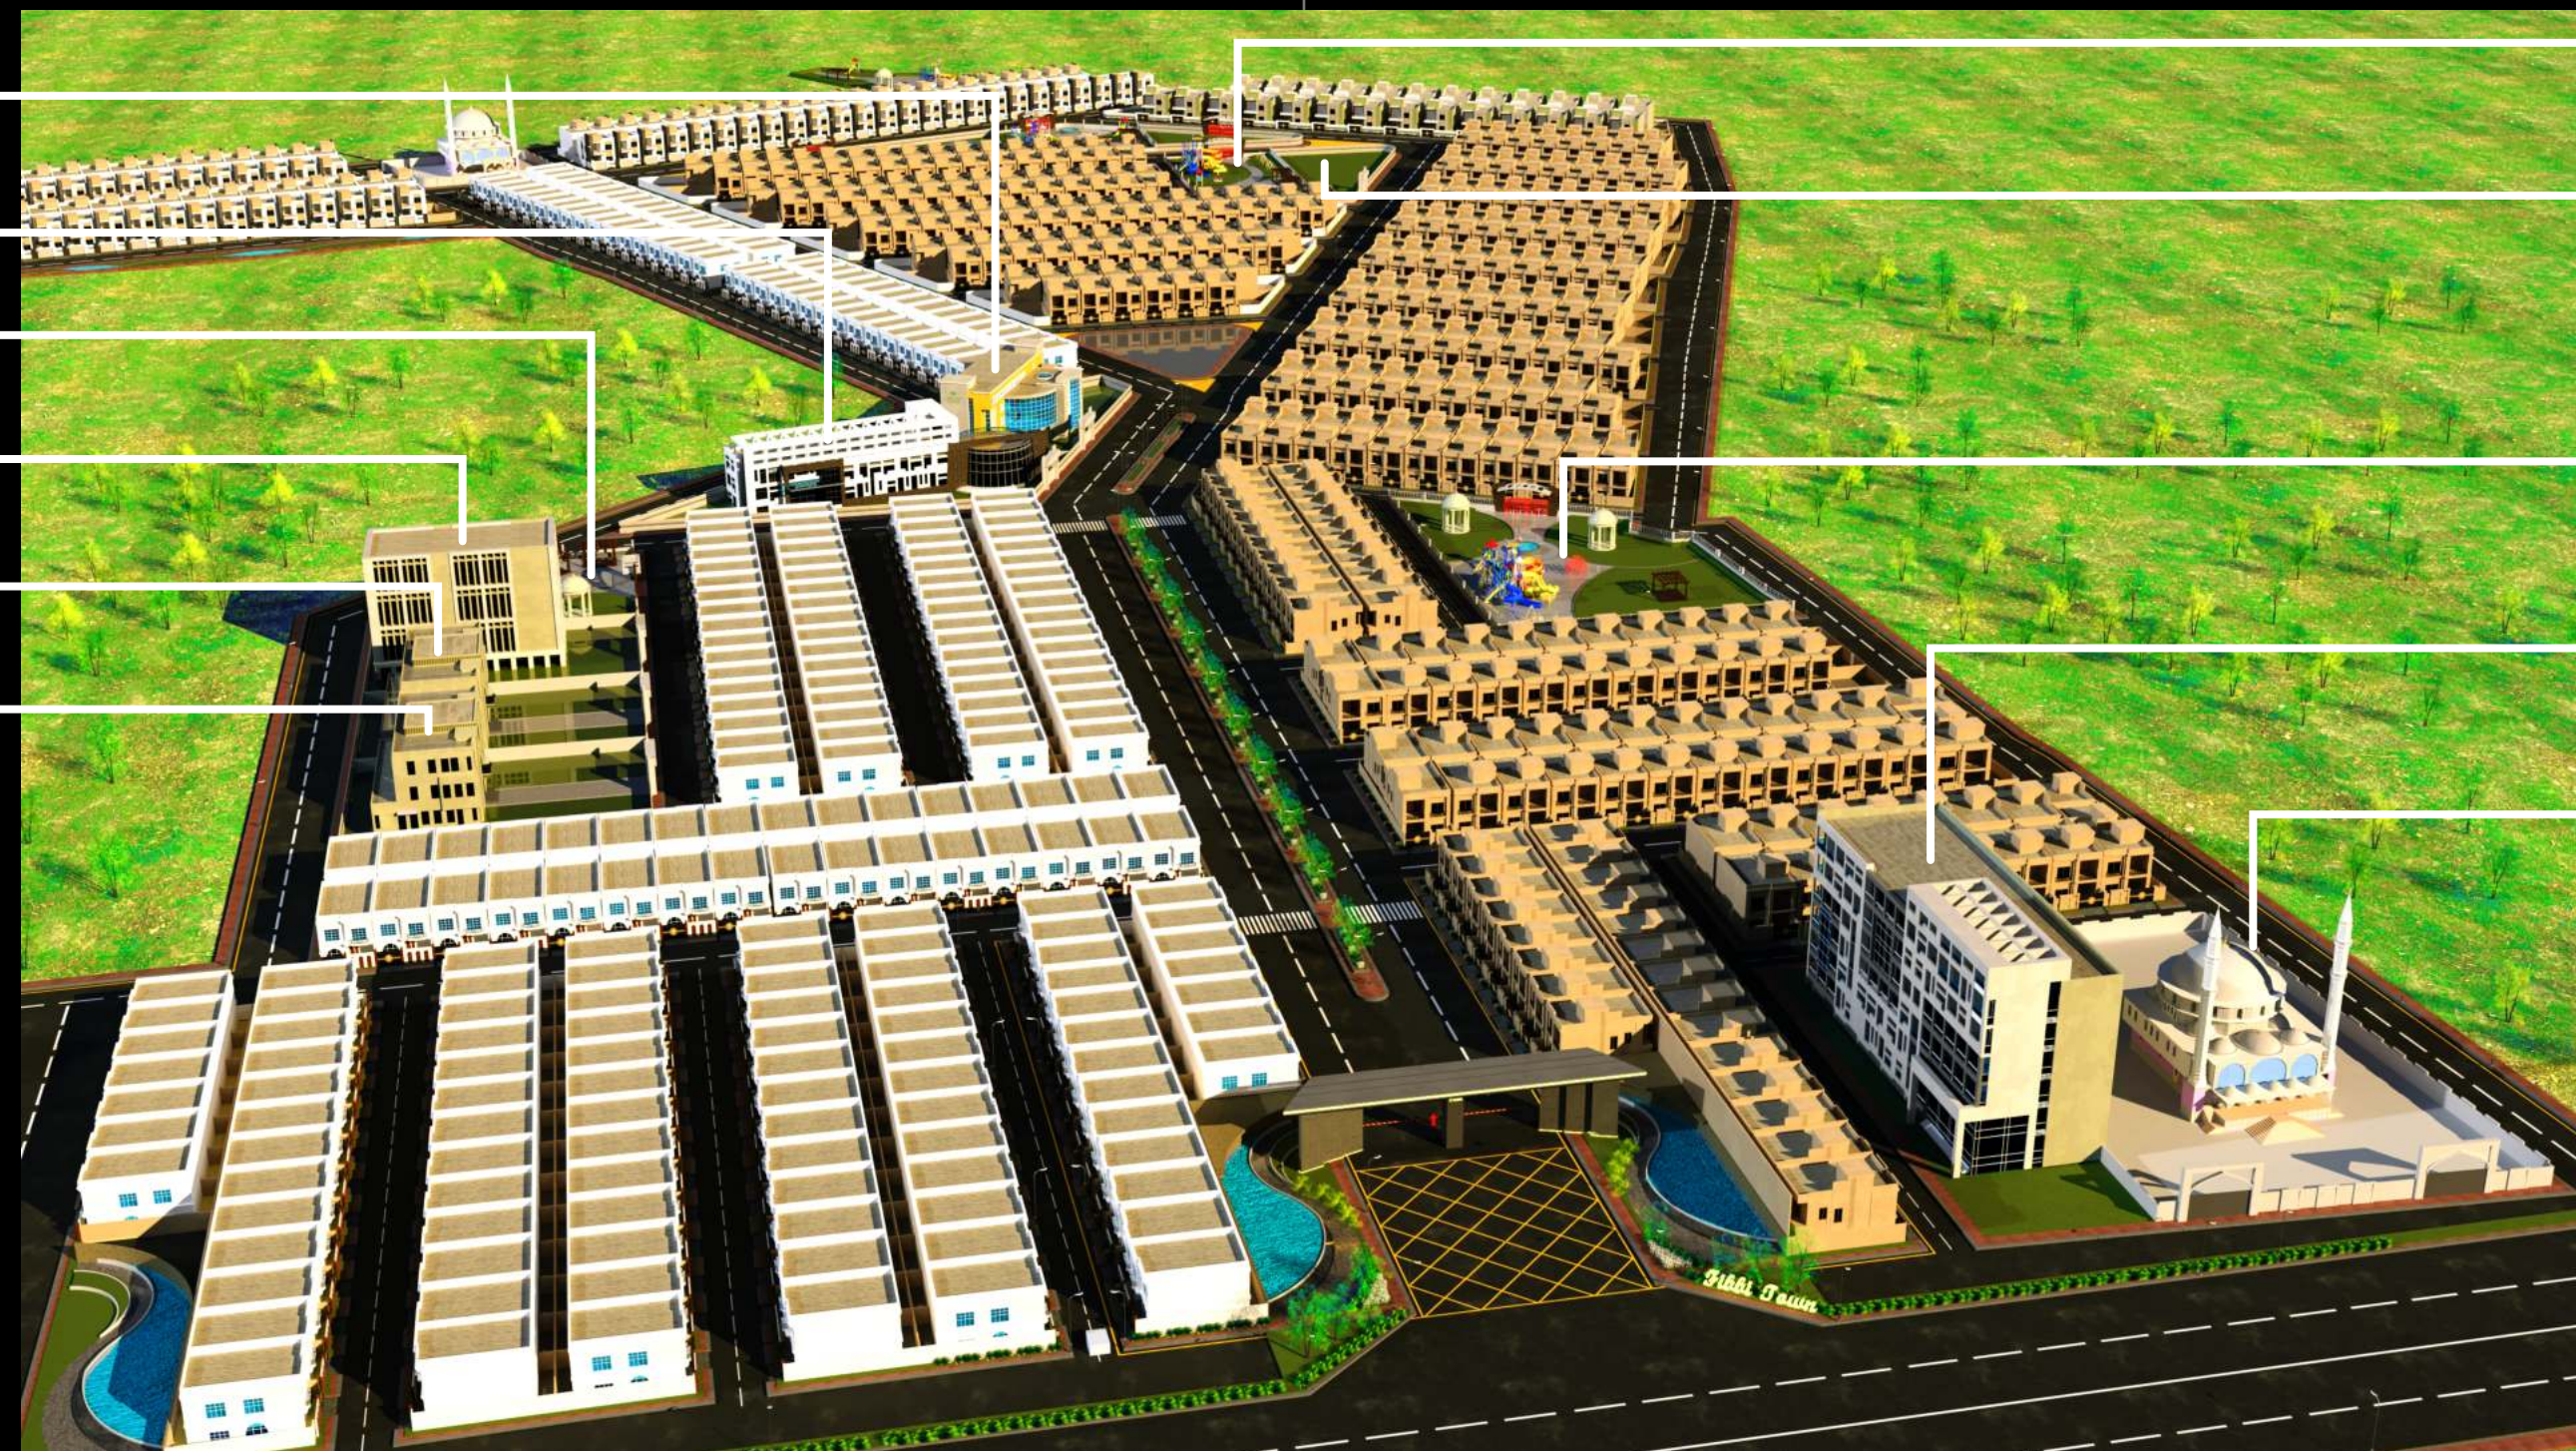

MASTER PLAN

COMMUNITY CENTER

PUBLIC BUILDING

PARK

LIBRARY

PRIMARY SCHOOL

SECONDARY SCHOOL

SWIMMING POOL

INDOOR KIDS PLAY AREA

PLAY GROUND

HOSPITAL

MASJID